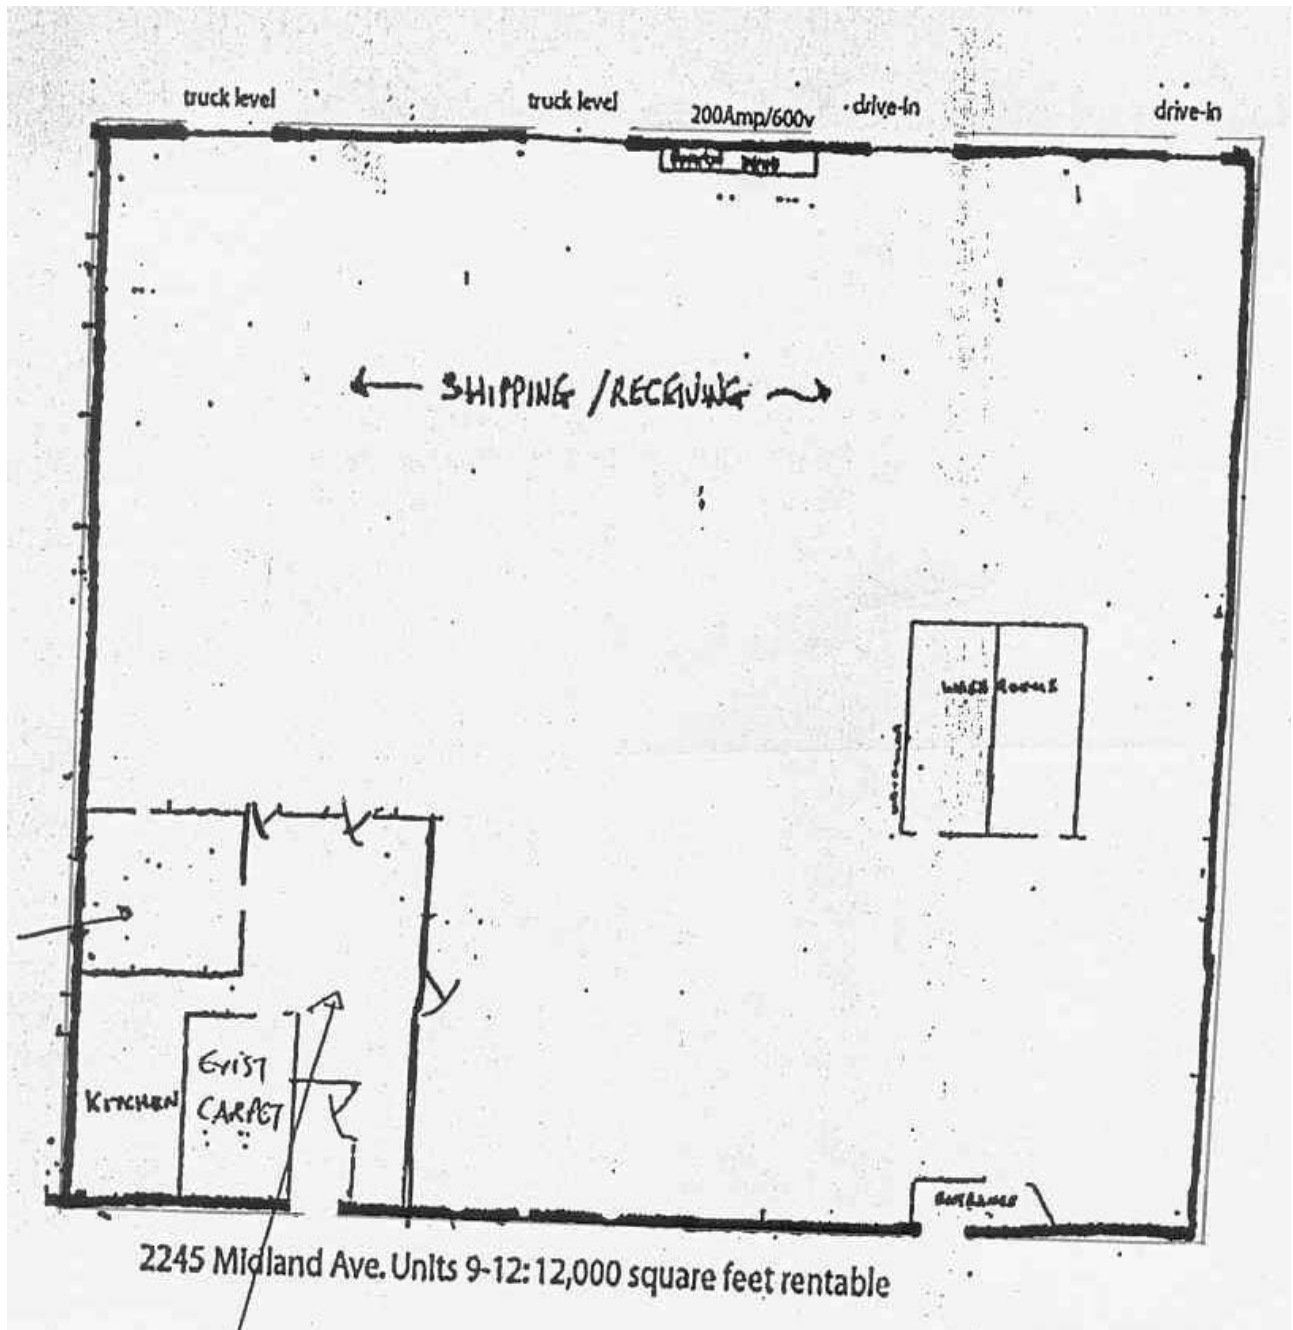

2245 MIDLAND AVE, Scarborough

Existing Layout for UNITS 9- 12

Rentable Square Feet: Approximately 12,000 s.f.

Note: Drawing may not be to scale

2245 Midland Ave. Units 9-12: 12,000 square feet rentable